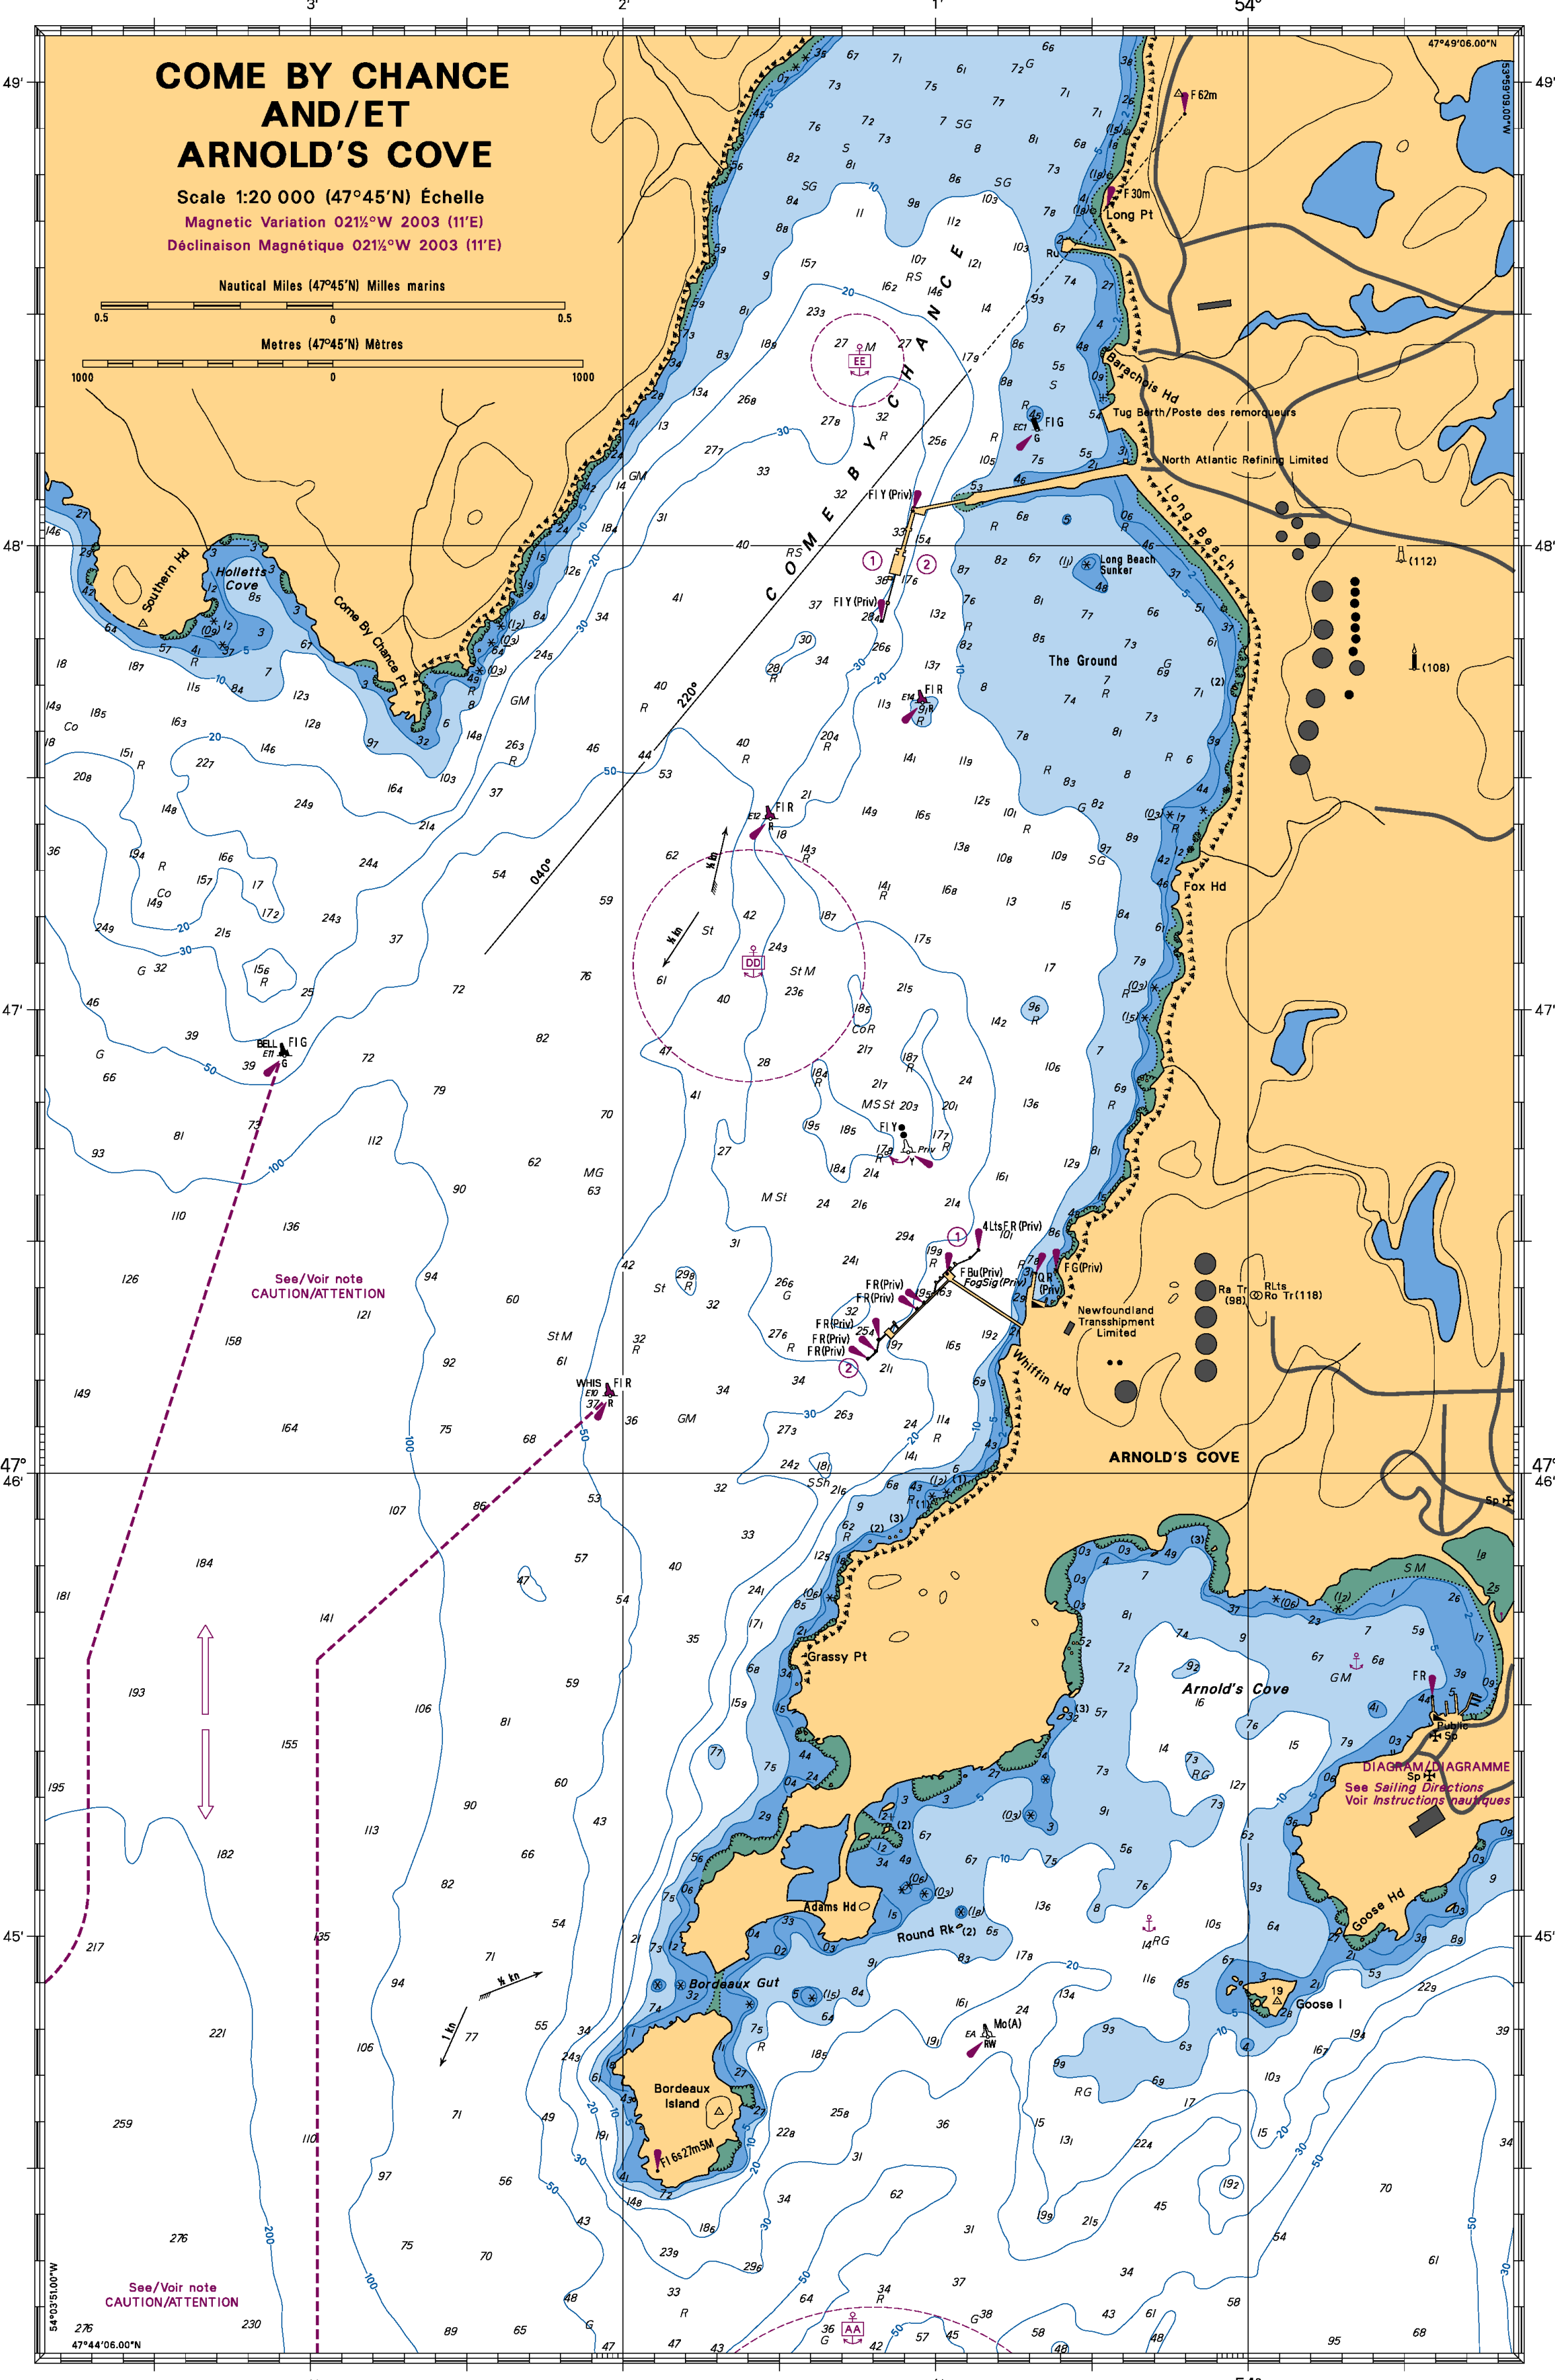

# COME BY CHANCE AND/ET ARNOLD'S COVE

Scale 1:20 000 (47°45'N) Échelle

Magnetic Variation 021½°W 2003 (11'E)

Déclinaison Magnétique 021½°W 2003 (11'E)

Nautical Miles (47°45'N) Milles marins

0.5 0 0.5

Metres (47°45'N) Mètres

1000 0 1000

See/Voir note  
CAUTION/ATTENTION

ARNOLD'S COVE

DIAGRAM/DIAGRAMME  
See Sailing Directions  
Voir Instructions nautiques

See/Voir note  
CAUTION/ATTENTION

54°03'51.00"W  
47°44'06.00"N